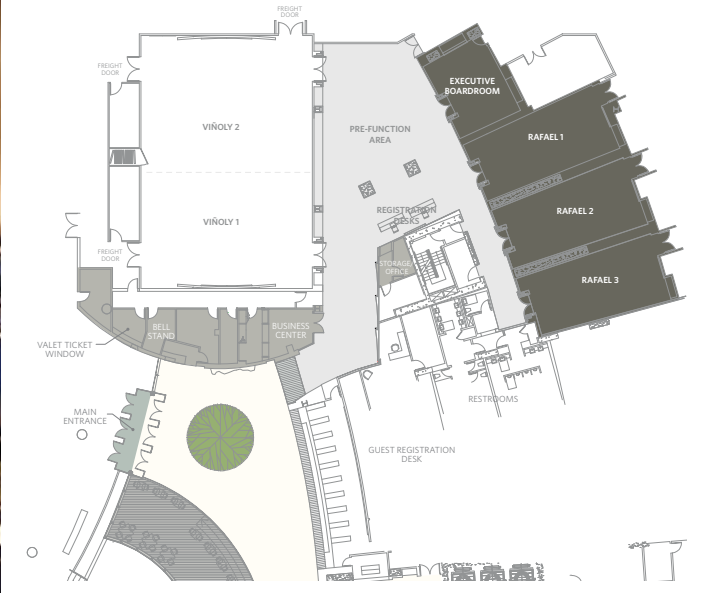

FACILITIES GUIDE

Vdara[®]
HOTEL & SPA
at ARIA Las Vegas

MEETINGS SPACE 1

Room Name	Square Footage	Dimensions L x W x H	Theater	School Room	Hollow Square	U-Shape	Conference	Cocktail	Banquet
Viñoly Grand Ballroom	3,848	51x76x20.4	330	252	90	72	48	350	260
Viñoly Grand Ballroom 1	1,934	51x38x20.4	170	136	60	45	42	200	120
Viñoly Grand Ballroom 2	1,897	51x37x20.4	170	136	60	45	42	200	120
Viñoly Pre-Function	3,384	73x109x10.8	N/A	N/A	N/A	N/A	N/A	350	N/A
Rafael 1	792	42x21x10.8	65	40	30	30	24	50	40
Rafael 2	818	43x21x10.8	65	40	30	30	24	50	40
Rafael 3	819	45x21x10.8	65	40	30	30	24	50	40
Executive Boardroom	455	19x28x10.8	N/A	N/A	N/A	N/A	14	N/A	N/A

MEETINGS SPACE 1

MEETINGS SPACE 2

Room Name	Square Footage	Dimensions L x W x H	Theater	School Room	Hollow Square	U-Shape	Conference	Cocktail	Banquet
Silk Road 1	3,702	84x100x15	234	120	48	40	60	280	200
Silk Road 2	969	20x55x15	68	42	48	32	40	50	40
Silk Road Pre-Function	1,063	29x62x15	N/A	N/A	N/A	N/A	N/A	75	N/A

MEETINGS SPACE 2

UNIQUE VENUES

Room Name	Square Footage	Dimensions L x W x H	Theater	School Room	Hollow Square	U-Shape	Conference	Cocktail	Banquet
VICE VERSA Upper Lounge	2,145	49x115	N/A	N/A	N/A	N/A	N/A	120	N/A
VICE VERSA Patio & Lounge	3,329	49x115	N/A	N/A	N/A	N/A	N/A	250	N/A
VICE VERSA Patio	1,172	64x28	N/A	N/A	N/A	N/A	N/A	60	N/A
Pool & Lounge Vdara	24,303	176x396	N/A	N/A	N/A	N/A	N/A	400	290