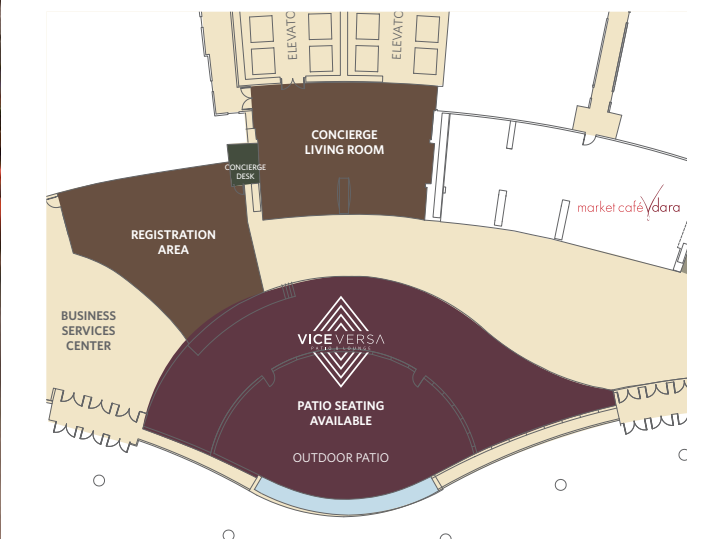

FACILITIES GUIDE

Vdara[®]
HOTEL & SPA
at ARIA Las Vegas

MEETINGS SPACE 1

Room Name	Square Footage	Dimensions L x W x H	Theater	School Room	Hollow Square	U-Shape	Conference	Cocktail	Banquet
Viñoly Grand Ballroom	3,848	51x76x20.4	330	252	90	72	48	350	260
Viñoly Grand Ballroom 1	1,934	51x38x20.4	170	136	60	45	42	200	120
Viñoly Grand Ballroom 2	1,897	51x37x20.4	170	136	60	45	42	200	120
Viñoly Pre-Function	3,384	73x109x10.8	N/A	N/A	N/A	N/A	N/A	350	N/A
Rafael 1	792	42x21x10.8	65	40	30	30	24	50	40
Rafael 2	818	43x21x10.8	65	40	30	30	24	50	40
Rafael 3	819	45x21x10.8	65	40	30	30	24	50	40
Executive Boardroom	455	19x28x10.8	N/A	N/A	N/A	N/A	14	N/A	N/A

MEETINGS SPACE 1

MEETINGS SPACE 2

Room Name	Square Footage	Dimensions L x W x H	Theater	School Room	Hollow Square	U-Shape	Conference	Cocktail	Banquet
Silk Road 1	3,702	84x100x15	234	120	48	40	60	280	200
Silk Road 2	969	20x55x15	68	42	48	32	40	50	40
Silk Road Pre-Function	1,063	29x62x15	N/A	N/A	N/A	N/A	N/A	75	N/A

MEETINGS SPACE 2

UNIQUE VENUES

Room Name	Square Footage	Dimensions L x W x H	Theater	School Room	Hollow Square	U-Shape	Conference	Cocktail	Banquet
VICE VERSA Upper Lounge	2,145	49x115	N/A	N/A	N/A	N/A	N/A	120	N/A
VICE VERSA Patio & Lounge	3,329	49x115	N/A	N/A	N/A	N/A	N/A	250	N/A
VICE VERSA Patio	1,172	64x28	N/A	N/A	N/A	N/A	N/A	60	N/A
Pool & Lounge Vdara	24,303	176x396	N/A	N/A	N/A	N/A	N/A	400	290