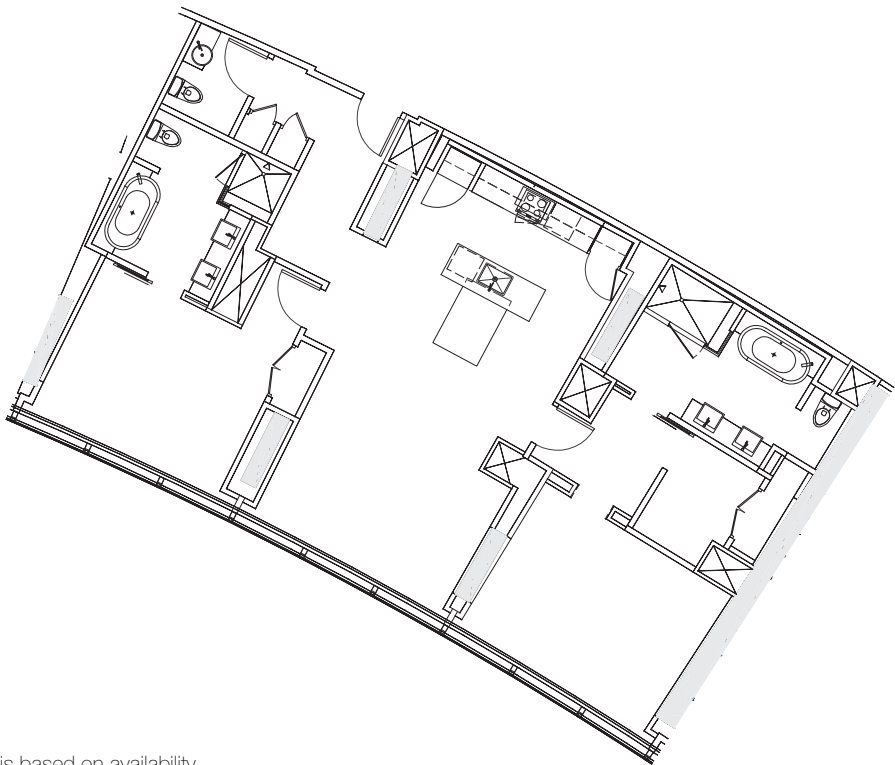

# TWO BEDROOM HOSPITALITY SUITE

APPROXIMATELY 1,648 SQUARE FEET

Each floor plan is based on availability.

# TWO BEDROOM HOSPITALITY SUITE

APPROXIMATELY 1,659 SQUARE FEET

Each floor plan is based on availability.