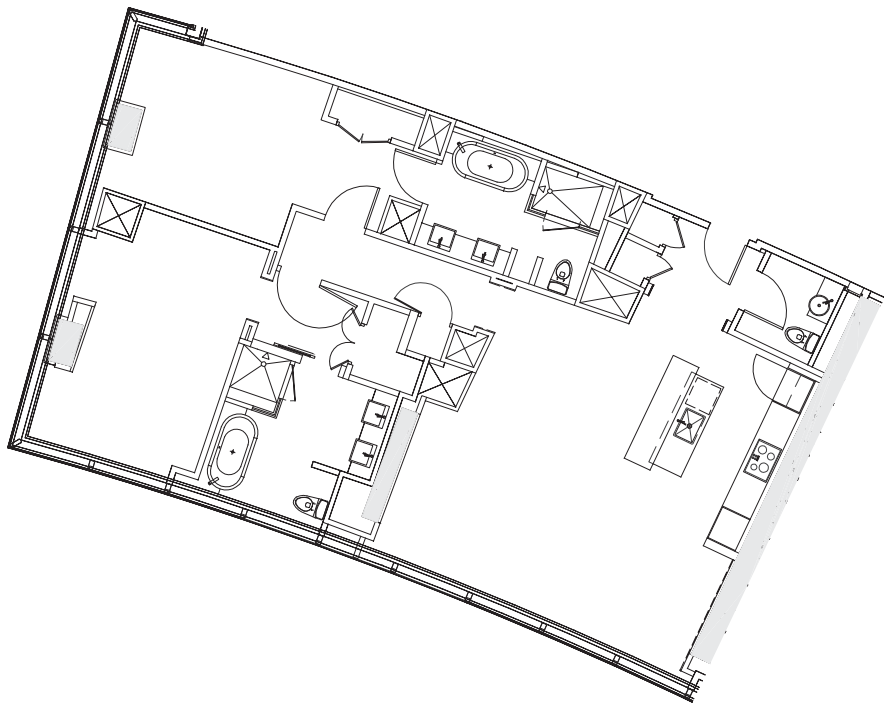

# TWO BEDROOM HOSPITALITY SUITE

APPROXIMATELY 1,648 SQUARE FEET

Each floor plan is based on availability.

# TWO BEDROOM HOSPITALITY SUITE

APPROXIMATELY 1,659 SQUARE FEET

Each floor plan is based on availability.