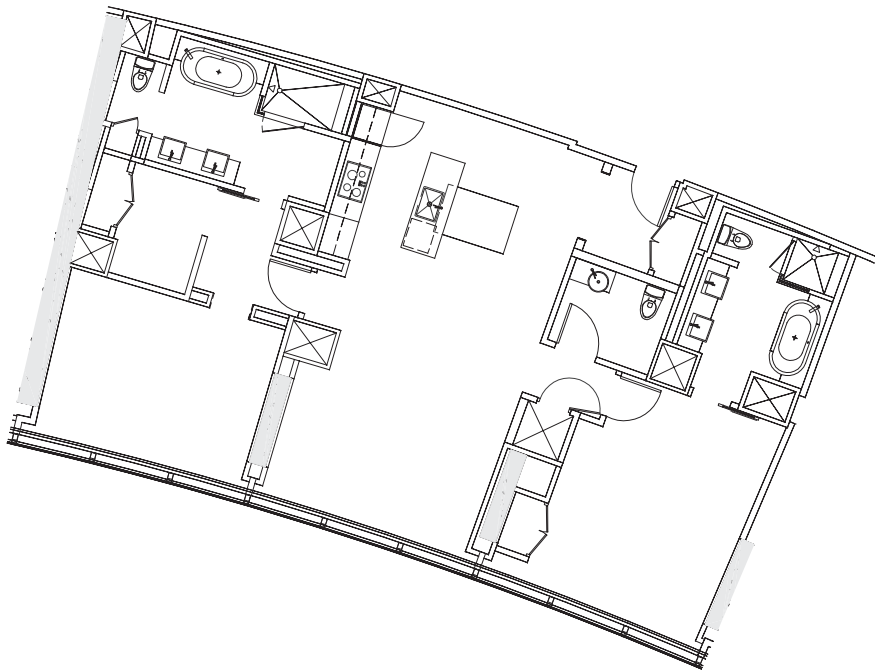

# TWO BEDROOM HOSPITALITY SUITE

APPROXIMATELY 1,648 SQUARE FEET

Each floor plan is based on availability.

# TWO BEDROOM HOSPITALITY SUITE

APPROXIMATELY 1,659 SQUARE FEET

Each floor plan is based on availability.